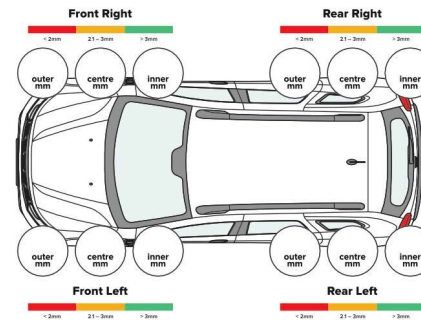

CAR CHECKLIST

BASIC CHECK

Checked by:

VRN: Date:

Bulbs: ☐

Wiper Blades: ☐

Windscreen Chips: ☐

Battery: ☐

Air Con: ☐

Tread Depth explained:

- **Good** Between 8 and 3mm
- **Caution** Between 3 and 2.1mm
- **Replace** Less than 2mm

The legal stuff:

FULL CHECK

Tyre Tread Depth: ☐

Tyre Inflation: ☐

Oil: ☐

Screenwash: ☐

Adblue & Coolant: ☐

**THANK YOU
FOR CHOOSING OUR**
Sunny CAR WASH &
VALETING CENTRE
WINTER CAR CHECK

Sunny CAR WASH &
VALETING CENTRE